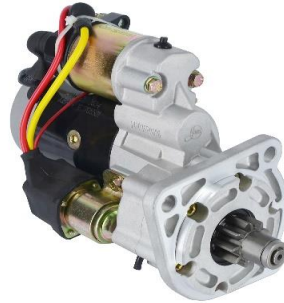

**MOTORINO AVVIAMENTO 2018620075**

RIFERIMENTI ORIGINALI				
AGCO POWER (SISU DIESEL)	ENGINE	4.9 CWA	4,9CWA; 4-cyl, 175HP	-
AGCO POWER (SISU DIESEL)	MARIN ENGINE	411 BS		-
AGCO POWER (SISU DIESEL)	MARIN ENGINE	420 ,DM,DSM,DSIM	4 cyl.	-
AGCO POWER (SISU DIESEL)	ENGINE	420 ,DSRG,DSRMG		-
AGCO POWER (SISU DIESEL)	MARIN ENGINE	44 B		-
AGCO POWER (SISU DIESEL)	ENGINE	44 CTA	4 cyl	-
AGCO POWER (SISU DIESEL)	MARIN ENGINE	611 ,C,CS		-
AGCO POWER (SISU DIESEL)	MARIN ENGINE	,DM,DSM,DSBM,DS	6 cyl.	-
AGCO POWER (SISU DIESEL)	ENGINE	620 ,DSRG,DSRMG		-
AGCO POWER (SISU DIESEL)	MARIN ENGINE	634 ,DSBG,DSBMG		-
AGCO POWER (SISU DIESEL)	ENGINE	634 ,DSBIG,DSBIMG		-
AGCO POWER (SISU DIESEL)	MARIN ENGINE	645 ,DSBAG,DSBIMG		-
AGCO POWER (SISU DIESEL)	MARIN ENGINE	645 DSIBM	6 cyl.	-
AGCO POWER (SISU DIESEL)	MARIN ENGINE	66 CTIM	6-Cyl, 192kW	-
AGCO POWER (SISU DIESEL)	MARIN ENGINE	74 CTIM	6-Cyl; 235kW	-
AGCO POWER (SISU DIESEL)	MARIN ENGINE	84 CTA	84CTA - 4V; SCR	-
AGCO POWER (SISU DIESEL)	MARIN ENGINE	84 CTIM	6-Cyl; 302kW	-
CASE	TRACTOR	CS 105 PRO	Sisu, 4-cyl; 102HP	01.08-
CASE	TRACTOR	CS 110	Sisu Diesel; 4-cyl	01.04-
CASE	TRACTOR	CS 120	Sisu Diesel	01.04-
CASE	TRACTOR	CS 130	Sisu 620.92; 6cyl.Turbo	01.97-12.03
CASE	TRACTOR	CS 150	Sisu Diesel; 6-cyl	01.04-
CASE	TRACTOR	CS 78	Sisu 420.81; 4cyl.Turbo	01.98-12.03
CASE	TRACTOR	CS 80 PRO	Sisu Diesel	10.07-
CASE	TRACTOR	CS 85 PRO	Sisu; 4-cyl; 85HP	01.08-
CASE	TRACTOR	CS 86	Sisu Diesel	01.99-01.04
CASE	TRACTOR	CS 94	Sisu 420.83; 4cyl.Turbo	01.98-12.04
CASE	TRACTOR	CS 95 PRO	Sisu Diesel; Tier 3	01.08-
CASE	TRACTOR	CS 95 PRO	Sisu, 4-cyl; 93HP	01.08-
CASE	TRACTOR	CVX 1135	Sisu Diesel;	01.03-
CASE	TRACTOR	CVX 1145	Sisu Diesel;	01.03-
CASE	TRACTOR	CVX 1155	Sisu Diesel;	01.03-
CASE	TRACTOR	CVX 1170	Sisu Diesel;	01.03-
CASE	TRACTOR	CVX 1190	Sisu Diesel;	01.03-
CASE	TRACTOR	CVX 1195	Sisu Diesel;	01.03-
CASE	TRACTOR	CVX 120	Sisu Diesel;	01.00-05.03
CASE	TRACTOR	CVX 130	Sisu Diesel;	07.00-05.03
CASE	TRACTOR	CVX 140	Sisu 620.60; 6-cyl; 141HP	01.07-12.09
CASE	TRACTOR	CVX 150	Sisu; 6cyl.Turbo; 150HP	01.00-05.03
CASE	TRACTOR	CVX 160	Sisu 620.62; 6-cyl; 160HP	01.07-12.09